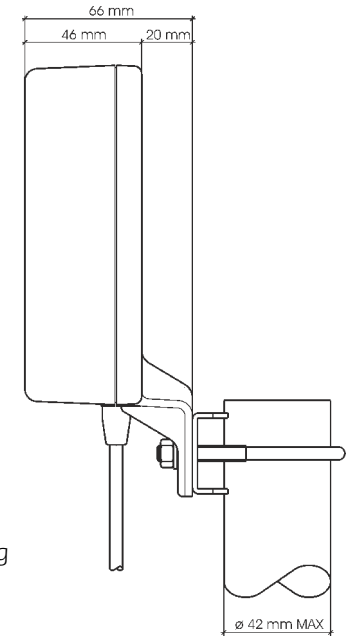

### Electrical Data

Type	Directional mini panel wideband	
Frequency Range	790-960 MHz & 1710-2700 MHz @ SWR ≤ 2	
Impedance	50 Ω	
Half Power Beam Width	see Typical Radiation Patterns	
Polarization	Linear Vertical	
Gain	LTE 800 & GSM	6+7 dBi @ 790-960 MHz;
	DCS	9 dBi @ 1710-1880 MHz;
	UMTS	9 dBi @ 1920-2170 MHz
	LTE & WLAN	8+9 dBi @ 2300-2700 MHz
Front to back ratio	LTE 800 & GSM	≥ 12 dB @ 790-960 MHz;
	DCS	≥ 16 dB @ 1710-1880 MHz;
	UMTS	≥ 20 dB @ 1920-2170 MHz
	LTE & WLAN	≥ 10 dB @ 2300-2700 MHz
Max Power @ 30°C	LTE 800 & GSM	30 Watts (CW) @ 790-960 MHz;
	DCS	15 Watts (CW) @ 1710-1880 MHz;
	UMTS	10 Watts (CW) @ 1920-2170 MHz
	LTE & WLAN	10 Watts (CW) @ 2300-2700 MHz
Cable Type / Length	50 Ω LOW LOSS / 30 cm (other length on request)	
Connector	SMA-male (other type on request)	

### Mechanical Data

Materials	RAL 7035 Light Grey thermoplastic UV stabilized, galvanized steel	
Wind Load @150 km/h	40 N	
Wind Resistance	180 Km/h	
Wind Surface	0.02 m <sup>2</sup>	
Operating temperature	-40°C to + 80°C	
Dimensions (approx.)	154 x 134 x 46 mm without bracket	
Weight (approx.)	500 gr	
Installation Type	Mast: Ø25-42 mm with U-bolt (included)	
	Wall: mounting screw (not included)	

## MOUNTING INSTRUCTIONS

Mast mounting

Wall mounting  
(screws not included)

Optional tilting bracket  
Mast: Ø 35-50 mm with clamp included  
Wall: with mounting screws (not included)

**SIRIO**  
antenne