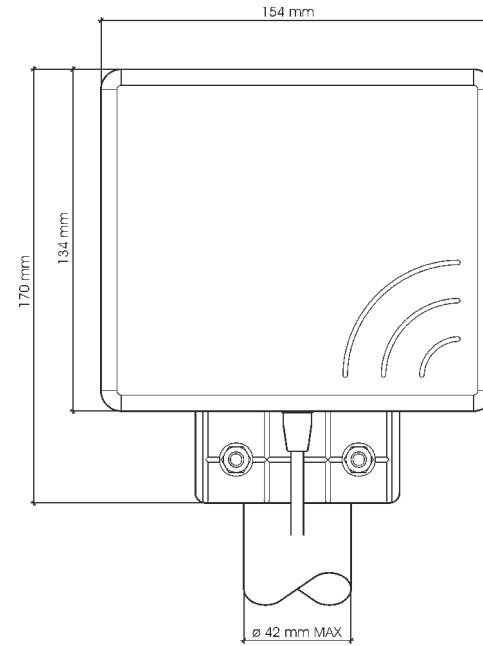

## SPECIFICATIONS

### Electrical Data

Type	Directional mini panel wideband	
Frequency Range	790-960 MHz & 1710-2700 MHz @ SWR ≤ 2	
Impedance	50 Ω	
Half Power Beam Width	see Typical Radiation Patterns	
Polarization	Linear Vertical	
Gain	LTE 800 & GSM	6+7 dBi @ 790-960 MHz;
	DCS	9 dBi @ 1710-1880 MHz;
	UMTS	9 dBi @ 1920-2170 MHz
	LTE & WLAN	8+9 dBi @ 2300-2700 MHz
Front to back ratio	LTE 800 & GSM	≥ 12 dB @ 790-960 MHz;
	DCS	≥ 16 dB @ 1710-1880 MHz;
	UMTS	≥ 20 dB @ 1920-2170 MHz
	LTE & WLAN	≥ 10 dB @ 2300-2700 MHz
Max Power @ 30°C	LTE 800 & GSM	30 Watts (CW) @ 790-960 MHz;
	DCS	15 Watts (CW) @ 1710-1880 MHz;
	UMTS	10 Watts (CW) @ 1920-2170 MHz
	LTE & WLAN	10 Watts (CW) @ 2300-2700 MHz
Cable Type / Length	50 Ω LOW LOSS / 30 cm (other length on request)	
Connector	SMA-male (other type on request)	

### Mechanical Data

Materials	RAL 7035 Light Grey thermoplastic UV stabilized, galvanized steel	
Wind Load @150 km/h	40 N	
Wind Resistance	180 Km/h	
Wind Surface	0.02 m <sup>2</sup>	
Operating temperature	-40°C to + 80°C	
Dimensions (approx.)	154 x 134 x 46 mm without bracket	
Weight (approx.)	500 gr	
Installation Type	Mast: Ø25-42 mm with U-bolt (included)	
	Wall: mounting screw (not included)	

## MOUNTING INSTRUCTIONS

Mast mounting

Wall mounting  
(screws not included)

Optional tilting bracket  
Mast: Ø 35-50 mm with clamp included  
Wall: with mounting screws (not included)

**SIRIO**  
antenne