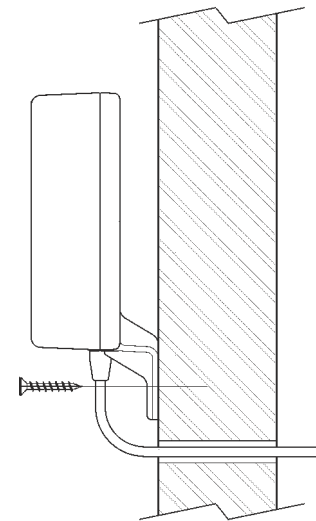

### Electrical Data

Type	Directional mini panel wideband	
Frequency Range	790-960 MHz & 1710-2700 MHz @ SWR ≤ 2	
Impedance	50 Ω	
Half Power Beam Width	see Typical Radiation Patterns	
Polarization	Linear Vertical	
Gain	LTE 800 & GSM	6+7 dBi @ 790-960 MHz;
	DCS	9 dBi @ 1710-1880 MHz;
	UMTS	9 dBi @ 1920-2170 MHz
	LTE & WLAN	8+9 dBi @ 2300-2700 MHz
Front to back ratio	LTE 800 & GSM	≥ 12 dB @ 790-960 MHz;
	DCS	≥ 16 dB @ 1710-1880 MHz;
	UMTS	≥ 20 dB @ 1920-2170 MHz
	LTE & WLAN	≥ 10 dB @ 2300-2700 MHz
Max Power @ 30°C	LTE 800 & GSM	30 Watts (CW) @ 790-960 MHz;
	DCS	15 Watts (CW) @ 1710-1880 MHz;
	UMTS	10 Watts (CW) @ 1920-2170 MHz
	LTE & WLAN	10 Watts (CW) @ 2300-2700 MHz
Cable Type / Length	50 Ω LOW LOSS / 30 cm (other length on request)	
Connector	SMA-male (other type on request)	

### Mechanical Data

Materials	RAL 7035 Light Grey thermoplastic UV stabilized, galvanized steel	
Wind Load @150 km/h	40 N	
Wind Resistance	180 Km/h	
Wind Surface	0.02 m <sup>2</sup>	
Operating temperature	-40°C to + 80°C	
Dimensions (approx.)	154 x 134 x 46 mm without bracket	
Weight (approx.)	500 gr	
Installation Type	Mast: Ø25-42 mm with U-bolt (included)	
	Wall: mounting screw (not included)	

## MOUNTING INSTRUCTIONS

Mast mounting

Wall mounting  
(screws not included)

Optional tilting bracket  
Mast: Ø 35-50 mm with clamp included  
Wall: with mounting screws (not included)

**SIRIO**  
antenne